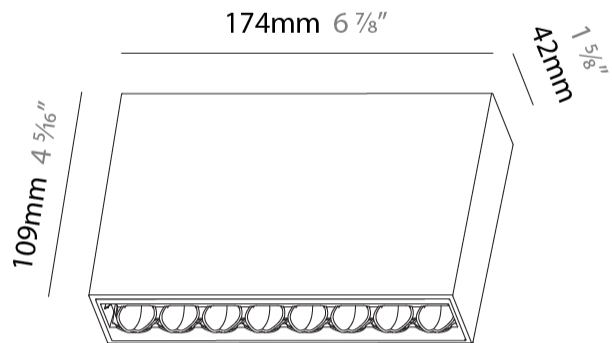

GENERAL

Series: Magiq Hollow Wallwash
Subseries: Magiq Hollow Wallwash
Brand: Prolicht
Division: Architectural
Mounting Type: Surface
Mounting Location: Ceiling
Subcategory: Wallwash

PHYSICAL

Shape: Rectangle
Length (mm): 174
Length (in): 6 ⁷/₈
Width (mm): 42
Width (in): 1 ⁵/₈
Height (mm): 109
Height (in): 4 ⁵/₁₆
Light Distribution: Direct
Fixture Finish: SSR / BKV / CWI / CRY / HAB / UFT / ITA / RUA / FTG / MYG / LOD / PUS / FRO / FUP / KIA / POP / BLS / SPG / MEY / GOH / GUM / CHC / COM / ABZ / JAG / OBR / MOS / ROR
Holder Finish: WHI / BLK
Fixture Material: Aluminum Die Cast

ELECTRICAL

Lamp Type: LED (Zhaga Standard)
Input Wattage (W): 19
Total Output Wattage (W): 17.3
Dimming: Tri-Mode (Non-Dimming and Phase Dimming (120Vac only) and 0-10V Dimming)
Driver Included: Yes
Driver Location: Integrated
Driver Type: Constant Current - Universal
Driver Class: Class 1
Input Voltage (V): 120 - 277
Constant Current (mA): 700mA

LED

Number of LEDs: 4
Color Temperature (°K): 2700 / 3000 / 3500 / 4000
Max. Delivered Lumen (lm): 1270 / 1270 / 1513 / 1544
Nominal Lumen (lm): 1492 / 1492 / 1778 / 1814
CRI: >90 CRI
Efficiency (%): 80
Lamp Life (hrs): 50000

OPTICAL

Adjustability: Fixed

RATINGS AND CERTIFICATIONS

Certified By: Certified for North American Standards
IP rating: IP20