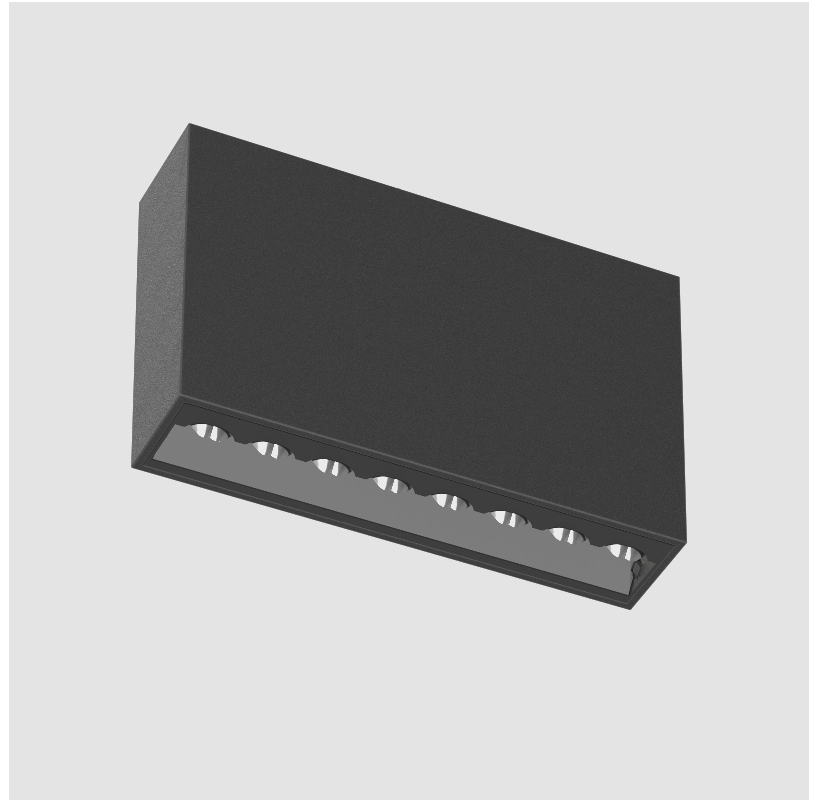

MAGIQ HOLLOW WALLWASH SURFACE

A3D187-

base number Color Finish Finishes
 Temperature Options (Diamond)

- To build a product code in our configurator select the specify button on the base model # product page
- To build a manual product code on this datasheet choose from the options listed below in blue font and add the suffix to the base model #

GENERAL

Series: Magiq Hollow Wallwash
 Subseries: Magiq Hollow Wallwash
 Brand: Prolicht
 Division: Architectural
 Mounting Type: Surface
 Mounting Location: Ceiling
 Subcategory: Wallwash

PHYSICAL

Shape: Rectangle
 Length (mm): 174
 Length (in): 6 ⁷/₈
 Width (mm): 42
 Width (in): 1 ⁵/₈
 Height (mm): 109
 Height (in): 4 ⁵/₁₆
 Light Distribution: Direct
 Fixture Finish: SSR / BKV / CWI / CRY / HAB / UFT / ITA / RUA / FTG / MYG / LOD / PUS / FRO / FUP / KIA / POP / BLS / SPG / MEY / GOH / GUM / CHC / COM / ABZ / JAG / OBR / MOS / ROR
 Holder Finish: WHI / BLK
 Fixture Material: Aluminum Die Cast

OPTICAL

Adjustability: Fixed

RATINGS AND CERTIFICATIONS

Certified By: Certified for North American Standards
 IP rating: IP20

MAGIQ HOLLOW WALLWASH SURFACE

A3D187-

PROJECT

TYPE

GENERAL

Series: Magiq Hollow Wallwash
 Subseries: Magiq Hollow Wallwash
 Brand: Prolicht
 Division: Architectural
 Mounting Type: Surface
 Mounting Location: Ceiling
 Subcategory: Wallwash

PHYSICAL

Shape: Rectangle
 Length (mm): 174
 Length (in): 6 ⁷/₈
 Width (mm): 42
 Width (in): 1 ⁵/₈
 Height (mm): 109
 Height (in): 4 ⁵/₁₆
 Light Distribution: Direct
 Fixture Finish: SSR / BKV / CWI / CRY / HAB / UFT / ITA / RUA / FTG / MYG / LOD / PUS / FRO / FUP / KIA / POP / BLS / SPG / MEY / GOH / GUM / CHC / COM / ABZ / JAG / OBR / MOS / ROR
 Holder Finish: WHI / BLK
 Accent Finish: SSR / BKV / CWI / CRY / HAB / LAG / UFT / ITA / RUA / RUR / MIC / FTG / MYG / TWT / LOD / PUS / FRO / FUP / KIA / POP / BLS / SPG / MEY / GOH / GUM / CHC / COM / ABZ / JAG
 Fixture Material: Aluminum Die Cast